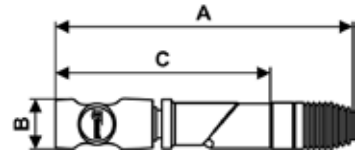

PREVOS1 SAFETY QUICK COUPLINGS 3/8» - HIGH FLOW PROFILE

Threaded swivel coupler

Profile : EUROPEAN

Min/max operating pressure 29 / 174 psi	Flow rate at 87 psi 64 CFM	ID passage 3/8"	Temperature min/max 5 / 158 °F
---	--------------------------------------	---------------------------	--

Part number	Female thread	Net weight (Kg)	Dim. A (inch)	Dim. B (inch)	Dim. C (inch)
ESI 071201SW	NPT1/4	0,173	6.94	1.27	5.06